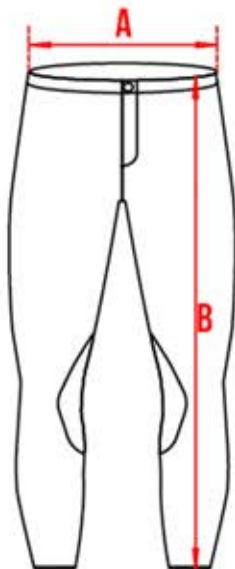

## SIZE CHART

OUR SIZE CHART IS BASED ON AN AVERAGE AND IS A RECOMMENDATION ONLY. EVERY PERSON IS BUILT DIFFERENTLY.

## HT2 HELMET

SIZE	HEAD CIRCUMFERENCE <sup>1</sup>
XS	52CM-54CM
S	54CM-56CM
M	56CM-58CM
L	58CM-60CM
XL	60CM-62CM
XXL	62CM-64CM

HOW TO MEASURE:

## T3 JERSEY

*CM	A	B	C
S	49	67	79
M	51	69	81
L	53	70	83
XL	55	72	85
2XL	57	74	87
3XL	59	76	89

## T3 PANT

*CM	A	A (STRETCHED)	B
S	37	42	90
M	39	44	92
L	41	46	95
XL	43	48	98
2XL	45	50	100
3XL	47	52	101