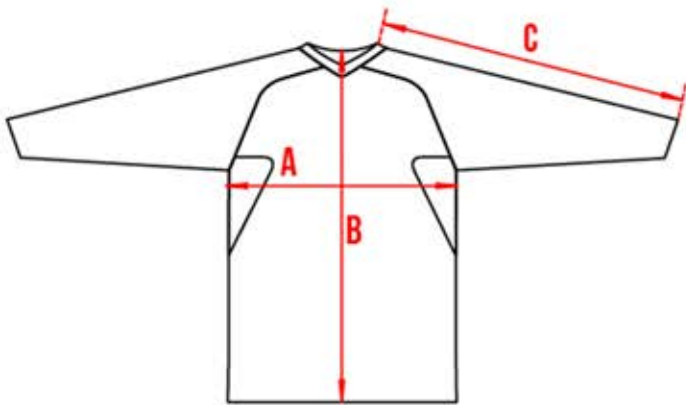

## SIZE CHART

OUR SIZE CHART IS BASED ON AN AVERAGE AND IS A RECOMMENDATION ONLY. EVERY PERSON IS BUILT DIFFERENTLY.

## HT2 HELMET

SIZE	HEAD CIRCUMFERENCE <sup>1</sup>
XS	52CM-54CM
S	54CM-56CM
M	56CM-58CM
L	58CM-60CM
XL	60CM-62CM
XXL	62CM-64CM

HOW TO MEASURE:

## T3 JERSEY

*CM	A	B	C
S	49	67	79
M	51	69	81
L	53	70	83
XL	55	72	85
2XL	57	74	87
3XL	59	76	89