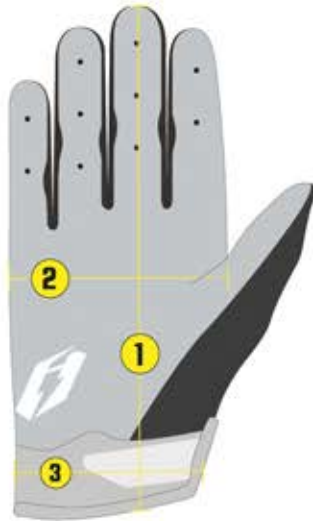

## T3 JERSEY

*CM	A	B	C
S	49	67	79
M	51	69	81
L	53	70	83
XL	55	72	85
2XL	57	74	87
3XL	59	76	89

## T3 PANT

*CM	A	A (STRETCHED)	B
S	37	42	90
M	39	44	92
L	41	46	95
XL	43	48	98
2XL	45	50	100
3XL	47	52	101

## SIZE CHART

OUR SIZE CHART IS BASED ON AN AVERAGE AND IS A RECOMMENDATION ONLY. EVERY PERSON IS BUILT DIFFERENTLY.

**G3**