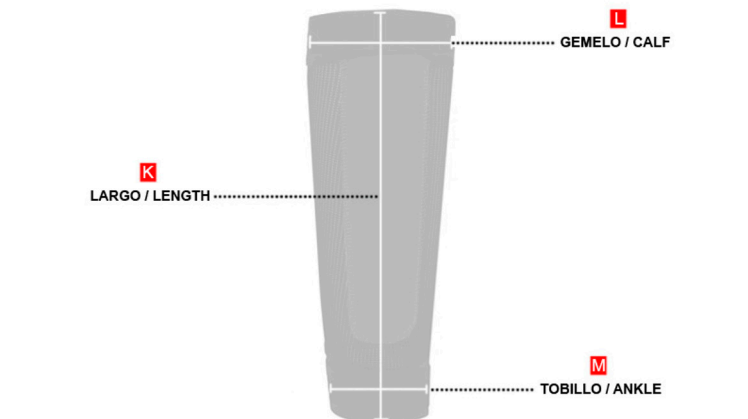

SIZE	LONG JERSEY			SHORT JERSEY		
	A	B	C	A	B	C
XS	63-65	47.5	65	62	52	34
S	67-69	52	71	66	56	38
M	69-71	54	74.5	68	58	39
L	71-73	56	77.5	70	60	40
XL	73-75	59	85	72	62	41
XXL	75-78	62	86.5	74	64	42

SIZE	LONG PANT			SHORT PANT		
	D	E	F	D	E	F
XS	29	91	66			
S	31	94	69			
M	32	96	71			
L	33.5	98	73			
XL	35	100	74			
XXL	36.5	102	75			

SIZE	ENDURO PANT			ENDURO JERSEY		
	D	E	F	A	B	C
XS	29	95	76	67	51	71
S	31	97	77	69	53	73
M	32	99	78	71	55	75
L	34	101	79	73	57	77
XL	36	102	80	75	59	79
XXL	38	104	81	77	61	81

SIZE	SOFTSHELL JACKET			SOFTSHELL VEST		
	A	B	C	A	B	C
XS	68-70	49	72	63-65	50	-
S	69-71	51	74	65-66	52	-
M	70-73	54	76	67-68	54	-
L	72-75	57	78	69-71	56	-
XL	73-77	58	79	70-72	58	-
XXL	74-79	59	80	72-74	61	-

SIZE	PUFFY VEST			PUFFY JACKET		
	A	B	C	A	B	C
XS						
S						
M						
L						
XL						
XXL						

SIZE	WATERPROOF JACKET			RAINCOAT		
	A	B	C	A	B	C
XS	70-71	52	80			
S	73-74	55	82			
M	75-77	58	83			
L	77-79	60	84			
XL	79-81	62	85			
XXL	81-83	64	86			

SIZE	GLOVES			HOODIE		
	G	H	J	A	B	C
XS	19	9.5	9.2			
S	20	10	9.7			
M	20.5	10.5	10.2			
L	21	11	10.7			
XL	21.5	11.5	10.2			
XXL	22	12	10.5			

SIZE	SHINGUARDS			VESTGUARD		
	K	L	M	A	B	C
KID	20	10	8	48	40	11.5
S/M	27	12	10	51	44	13
L/XL	32	14	12	53	48	14.5