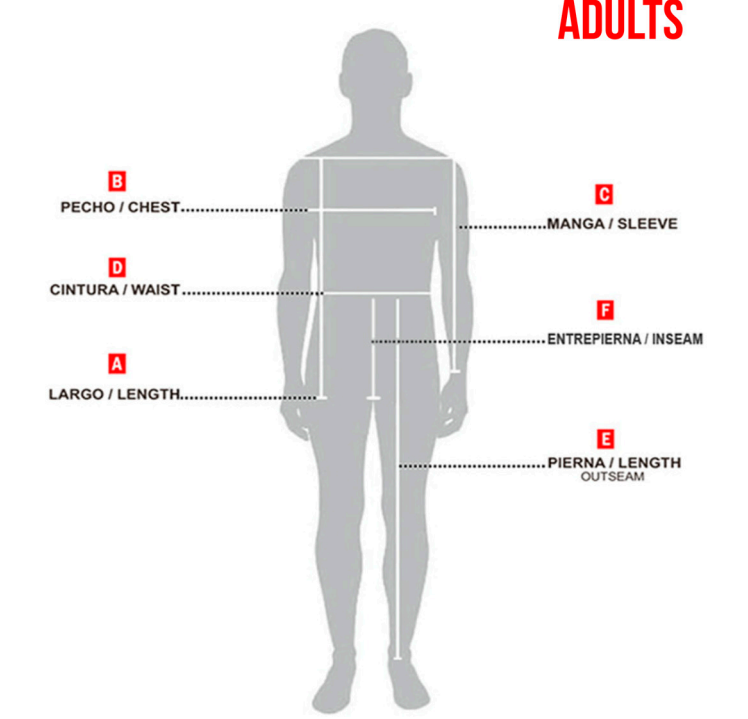

SIZE	LONG JERSEY			SHORT JERSEY		
	A	B	C	A	B	C
XS	63-65	47.5	65	62	52	34
S	67-69	52	71	66	56	38
M	69-71	54	74.5	68	58	39
L	71-73	56	77.5	70	60	40
XL	73-75	59	85	72	62	41
XXL	75-78	62	86.5	74	64	42

SIZE	LONG PANT			SHORT PANT		
	D	E	F	D	E	F
XS	29	91	66			
S	31	94	69			
M	32	96	71			
L	33.5	98	73			
XL	35	100	74			
XXL	36.5	102	75			

SIZE	ENDURO PANT			ENDURO JERSEY		
	D	E	F	A	B	C
XS	29	95	76	67	51	71
S	31	97	77	69	53	73
M	32	99	78	71	55	75
L	34	101	79	73	57	77
XL	36	102	80	75	59	79
XXL	38	104	81	77	61	81

SIZE	SOFTSHELL JACKET			SOFTSHELL VEST		
	A	B	C	A	B	C
XS	68-70	49	72	63-65	50	-
S	69-71	51	74	65-66	52	-
M	70-73	54	76	67-68	54	-
L	72-75	57	78	69-71	56	-
XL	73-77	58	79	70-72	58	-
XXL	74-79	59	80	72-74	61	-

SIZE	PUFFY VEST			PUFFY JACKET		
	A	B	C	A	B	C
XS						
S						
M						
L						
XL						
XXL						

SIZE	WATERPROOF JACKET			RAINCOAT		
	A	B	C	A	B	C
XS	70-71	52	80			
S	73-74	55	82			
M	75-77	58	83			
L	77-79	60	84			
XL	79-81	62	85			
XXL	81-83	64	86			

SIZE	GLOVES			HOODIE		
	G	H	J	A	B	C
XS	19	9.5	9.2			
S	20	10	9.7			
M	20.5	10.5	10.2			
L	21	11	10.7			
XL	21.5	11.5	10.2			
XXL	22	12	10.5			

SIZE	SHINGUARDS			VESTGUARD		
	K	L	M	A	B	C
KID	20	10	8	48	40	11.5
S/M	27	12	10	51	44	13
L/XL	32	14	12	53	48	14.5