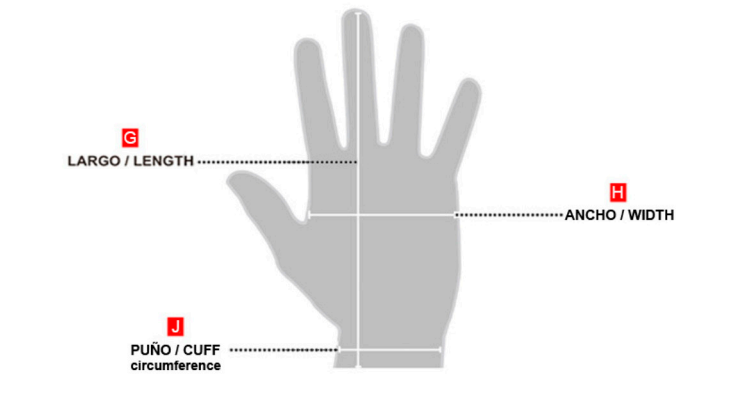

SIZE	LONG JERSEY			SHORT JERSEY		
	A	B	C	A	B	C
XS	63-65	47.5	65	62	52	34
S	67-69	52	71	66	56	38
M	69-71	54	74.5	68	58	39
L	71-73	56	77.5	70	60	40
XL	73-75	59	85	72	62	41
XXL	75-78	62	86.5	74	64	42

SIZE	LONG PANT			SHORT PANT		
	D	E	F	D	E	F
XS	29	91	66			
S	31	94	69			
M	32	96	71			
L	33.5	98	73			
XL	35	100	74			
XXL	36.5	102	75			

SIZE	ENDURO PANT			ENDURO JERSEY		
	D	E	F	A	B	C
XS	29	95	76	67	51	71
S	31	97	77	69	53	73
M	32	99	78	71	55	75
L	34	101	79	73	57	77
XL	36	102	80	75	59	79
XXL	38	104	81	77	61	81

SIZE	SOFTSHELL JACKET			SOFTSHELL VEST		
	A	B	C	A	B	C
XS	68-70	49	72	63-65	50	-
S	69-71	51	74	65-66	52	-
M	70-73	54	76	67-68	54	-
L	72-75	57	78	69-71	56	-
XL	73-77	58	79	70-72	58	-
XXL	74-79	59	80	72-74	61	-

SIZE	PUFFY VEST			PUFFY JACKET		
	A	B	C	A	B	C
XS						
S						
M						
L						
XL						
XXL						

SIZE	WATERPROOF JACKET			RAINCOAT		
	A	B	C	A	B	C
XS	70-71	52	80			
S	73-74	55	82			
M	75-77	58	83			
L	77-79	60	84			
XL	79-81	62	85			
XXL	81-83	64	86			

SIZE	GLOVES			HOODIE		
	G	H	J	A	B	C
XS	19	9.5	9.2			
S	20	10	9.7			
M	20.5	10.5	10.2			
L	21	11	10.7			
XL	21.5	11.5	10.2			
XXL	22	12	10.5			

SIZE	SHINGUARDS			VESTGUARD		
	K	L	M	A	B	C
KID	20	10	8	48	40	11.5
S/M	27	12	10	51	44	13
L/XL	32	14	12	53	48	14.5